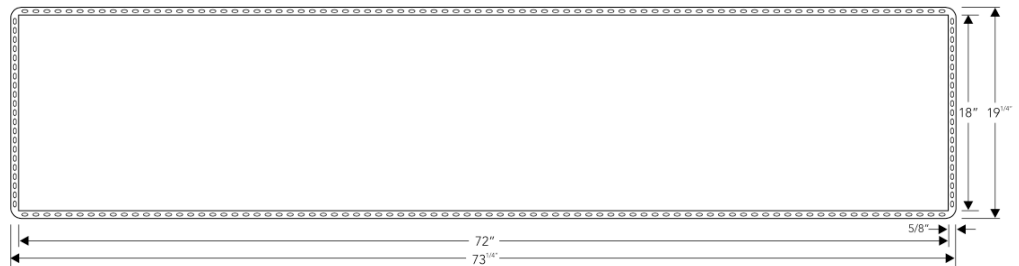

neelnox

LET
THERE
BE **DESIGN.**

FEATURES

- Premium 304 Grade Stainless Steel
- Undermount Profile
- Equipped with SoundDefy™ noise concealing technology
- Y I B O N D adhesive included to tile the back of the shelf as per client's preference
- No installation hardware required

Model	Profile	Size (Inner)	Size (Outer)	Rim	Depth
Y-26	Undermount	72 x 18 inches 1829 x 457 mm	73 ¹ / ₄ x 19 ¹ / ₄ inches 1859 x 487 mm	5/8 inches 15 mm	3 ³ / ₄ inches 97 mm

Product as shown in polished finish

Y-26P

Dimension in inches

Installation Notes

Cut out size : 73¹/₄ x 19¹/₄ inches

NOTE: Dimensions subject to change without notice.